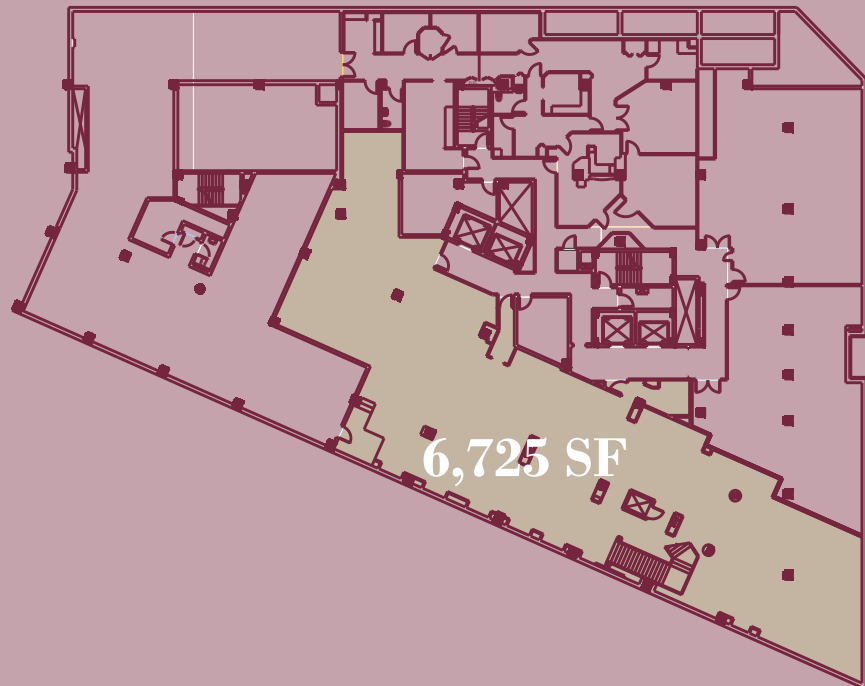

.5 mile **136,783**

1 mile **253,746**

George Washington University Enrollment

25,264 Students

Area Retailers

Trader Joe's, Circa, Whole Foods, District Commons, Starbucks, Sweetgreen

RAPPAPORT

EXISTING FLOOR PLAN

9,626 SF of Space Available

FIRST FLOOR

LOWER LEVEL

PROPOSED FLOOR PLAN

Seperate 2,900 SF Street Level
& 6,725 SF Lower Level Spaces

FIRST FLOOR

LOWER LEVEL

PNC